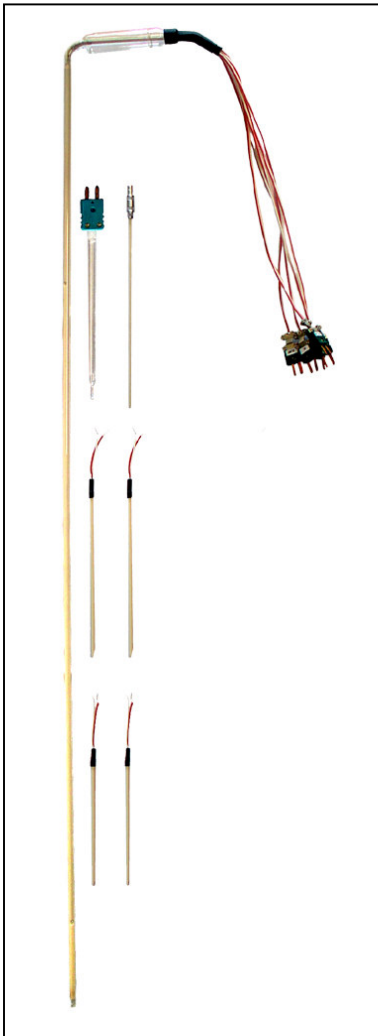

The ultimate resource for **THERMO COUPLES**

PRODUCTION AND SERVICE OF THERMO COUPLES

Ex. of a Flokal Thermocouple:

**From your simple drawing or specifications,
we produce any kind of high quality customized TC!**

- **Profile and Spike Thermocouples**

Flokal, with a history deeply rooted in servicing semiconductor wafer fabrication, supplies **highly reliable** thermocouples in both **simplex** and **duplex** configurations with **any** combination of ceramic and lead length. The materials are made according to internationally accepted standards as laid down in IEC 584.1,2 and 4 which is based on the International Temperature Scale 90 (ITS 90).

- **Which TC to choose?**

Type S {Pt-10%Rh(+)/Pt(-)} : platinum-rhodium TC: 0°C up to +1600°C:
Normally used in oxidizing atmosphere.

Type R {Pt-13%Rh(+)/Pt(-)} : up to +1600°C:

Similar version to type S with a sensitivity between 6 and 14 $\mu\text{V}/^\circ\text{C}$.